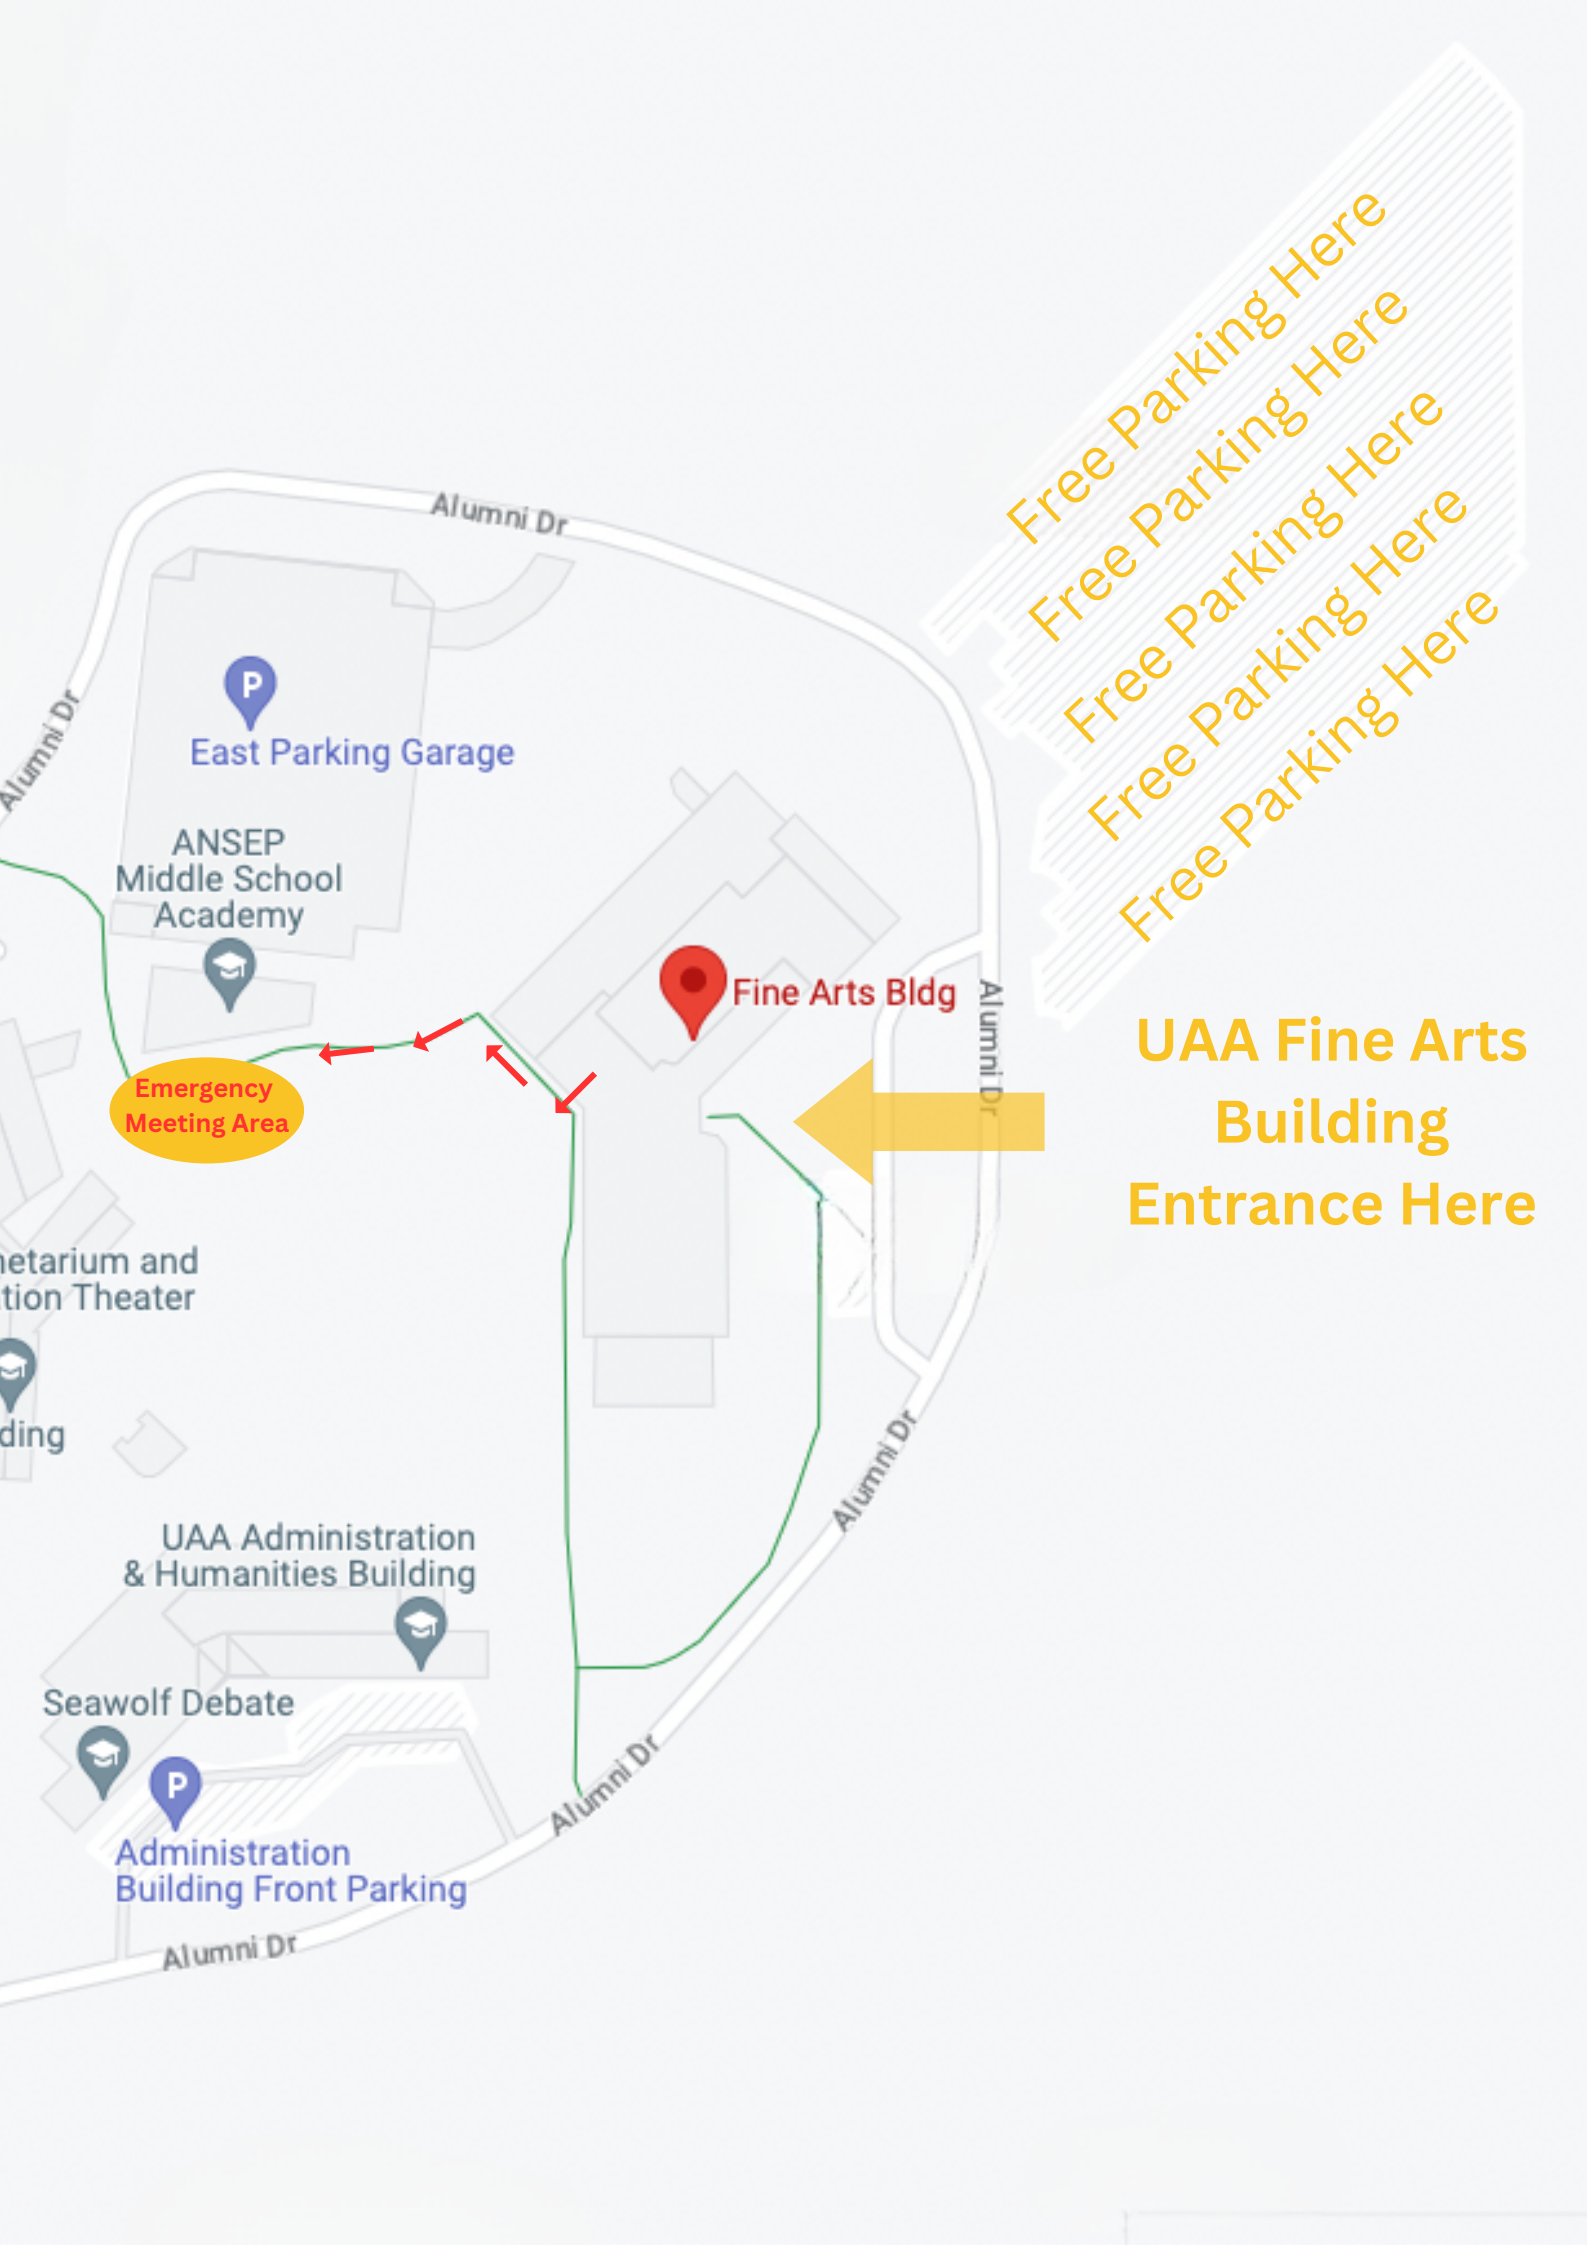

Facilities Planning
& Construction
3300 Seawolf Drive, Suite 106
Anchorage, AK 99508
UNIVERSITY of ALASKA ANCHORAGE

Updated By:	D.R.F.
Date Updated:	05.05.22
Printed By:	D.R.F.
Date Printed:	05.05.22
Scale:	1" = 40'
Sheet 1 of 4 Sheets	

FINE ARTS BUILDING
FIRST FLOOR
BUILDING NO.: AS127
ANCHORAGE MAIN CAMPUS
3640 ALUMNI DRIVE
ANCHORAGE, ALASKA 99508

Free Parking Here
Free Parking Here
Free Parking Here
Free Parking Here

**UAA Fine Arts
Building
Entrance Here**

P
East Parking Garage

ANSEP
Middle School
Academy

Fine Arts Bldg

**Emergency
Meeting Area**

Metarium and
tion Theater

ding

UAA Administration
& Humanities Building

Seawolf Debate